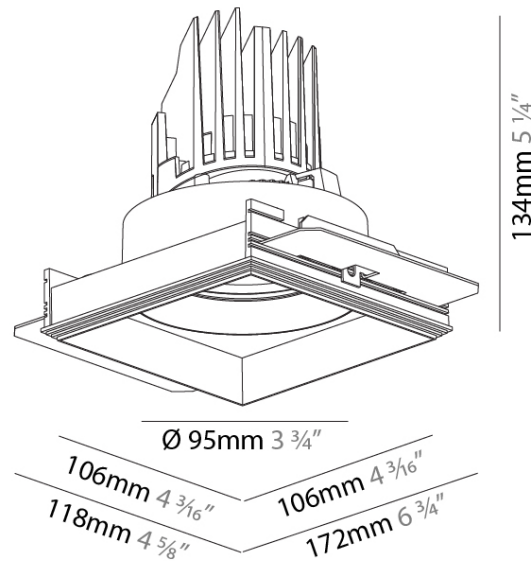

ELECTRICAL

Lamp Type: LED (Zhaga Standard)
Input Wattage (W): 13.2 (2700K) / 16.5
Total Output Wattage (W): 12 (2700K) / 15
Dimming: Tri-Mode (Non-Dimming and Phase Dimming (120Vac only) and 0-10V Dimming)
Driver Included: No
Driver Location: Recessed Housing
Driver Type: Constant Current - Universal
Driver Class: Class 2
Housing: See components
Input Voltage (V): 120 - 277
Constant Current (MA): 350

LED

Number of LEDs: 1
Color Temperature (°K): 2700 / 3000 / 3500 / 4000
Max. Delivered Lumen (lm): 850 / 950 / 1019 / 1040
Nominal Lumen (lm): 960 / 1070 / 1156 / 1180
CRI: >90 CRI
Efficiency (%): 88.5
Lamp Life (hrs): 50000
Upon Request: RGB-W Tunable White Special Color Temperature Special LED

OPTICAL

Reflector°: 10
Adjustability: Rotational 355°; Tilt 30°
Upon Request: Special Beam Angles

RATINGS AND CERTIFICATIONS

Zaneen Lighting Inc. © 2024, T 1-800-388-3382, F 416-247-9319, www.zaneen.com

Available for international specifications by adding "INT" at the end of the existing Model #. For assistance on 'custom' specifications, contact zteam@zaneen.com. In a constant effort to supply the best product, we reserve the right to change specifications or materials without notice. The most recent specification sheets are found at zaneen.com
IP rating: IP20