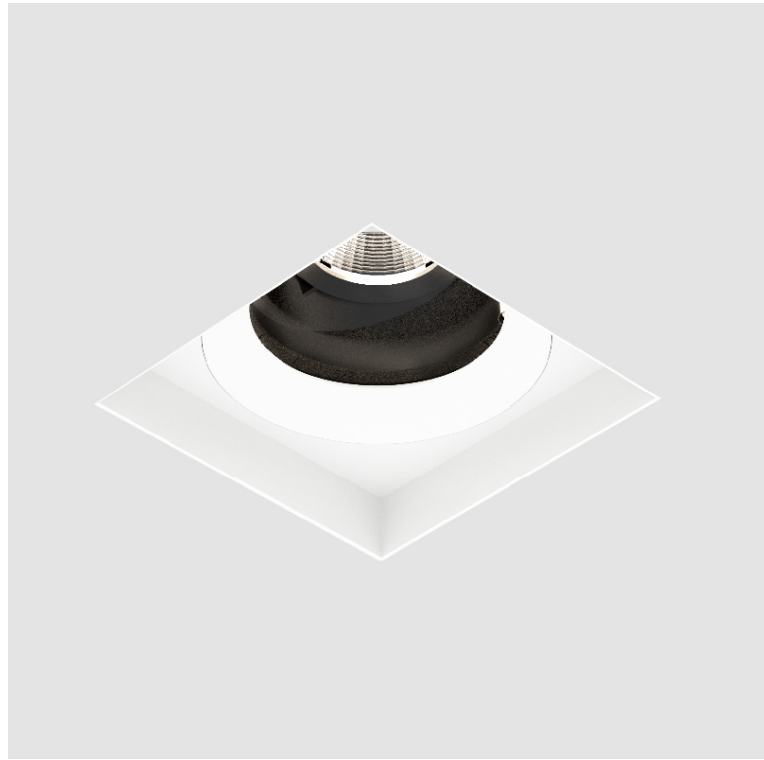

ELECTRICAL

Lamp Type: LED (Zhaga Standard)
Input Wattage (W): 13.2 (2700K) / 16.5
Total Output Wattage (W): 12 (2700K) / 15
Dimming: Tri-Mode (Non-Dimming and Phase Dimming (120Vac only) and 0-10V Dimming)
Driver Included: No
Driver Location: Recessed Housing
Driver Type: Constant Current - Universal
Driver Class: Class 2
Housing: See components
Input Voltage (V): 120 - 277
Constant Current (MA): 350

LED

Number of LEDs: 1
Color Temperature (°K): 2700 / 3000 / 3500 / 4000
Max. Delivered Lumen (lm): 850 / 950 / 1019 / 1040
Nominal Lumen (lm): 960 / 1070 / 1156 / 1180
CRI: >90 CRI
Efficiency (%): 88.5
Lamp Life (hrs): 50000
Upon Request: RGB-W Tunable White Special Color Temperature Special LED

OPTICAL

Reflector°: 10
Adjustability: Rotational 355°; Tilt 30°
Upon Request: Special Beam Angles

RATINGS AND CERTIFICATIONS

Zaneen Lighting Inc. © 2024, T 1-800-388-3382, F 416-247-9319, www.zaneen.com

Available for international specifications by adding "INT" at the end of the existing Model #. For assistance on 'custom' specifications, contact zteam@zaneen.com. In a constant effort to supply the best product, we reserve the right to change specifications or materials without notice. The most recent specification sheets are found at zaneen.com
IP rating: IP20